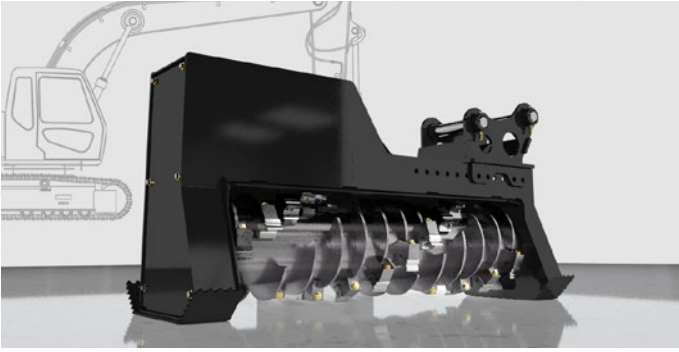

EXCAVATOR ATTACHMENTS

Diamond Mowers land management attachments for excavators.

EX BRUSH **PRO X**
4.5-10 MT CUTTER

Ferocious things come in small packages and the 4.5-10MT Excavator Brush Cutter Pro X is no exception. Slice trees and brush quickly with this lightweight brush cutter.

- Available cutting widths: **50" | 60" | 72"**
- Cuts to **10"** diameter brush/trees
- Excavator Size: **6-25 MT | 10-25 MT | 14.5-25 MT**

EX DISC **PRO X**
6-14 MT MULCHER

The lightweight 6-14MT Excavator Disc Mulcher Pro X is engineered for constant productivity with a powerful hydraulic motor - ready to obliterate anything in its path without slowing down.

- Available cutting widths: **36"**
- Cuts up to **6"** diameter brush/trees
- Excavator Size: **6-14 MT**

EX DISC **PRO X**
13-27 MT MULCHER

The 13-27MT Excavator Disc Mulcher Pro X is engineered for larger excavators. The powerful hydraulic motor combined with inertia stored in the disc provides all the cutting power you need to get the job done.

- Available cutting widths: **48"**
- Cuts up to **10"** diameter brush/trees
- Excavator Size: **13-27 MT**

EX DRUM DC PRO X
4.5-10 MT MULCHER

The 4.5-10MT Excavator Drum Mulcher DC Pro X increases the versatility of your excavator and maximizes cut width relative to weight for more productivity per pass. Class leading torque powers through large material quickly.