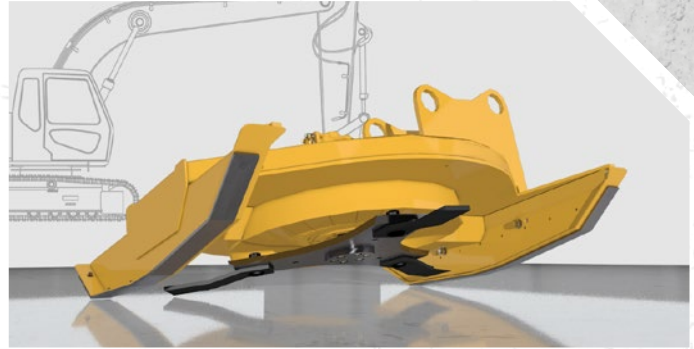

EXCAVATOR ATTACHMENTS

Diamond Mowers land management attachments for excavators.

EX BRUSH **PRO X**
4.5-10 MT CUTTER

Ferocious things come in small packages and the 4.5-10MT Excavator Brush Cutter Pro X is no exception. Slice trees and brush quickly with this lightweight brush cutter.

- Available cutting widths: **40"**
- Cuts up to **4"** diameter brush/trees
- Excavator Size: **4.5-10 MT**

EX BRUSH **PRO X**
6-25 MT CUTTER

From contractor to private landowner, the 6-25MT Excavator Brush Cutter Pro X gets the job done. Slice trees and brush quickly with this powerful brush cutter.

- Available cutting widths: **50" | 60" | 72"**
- Cuts to **10"** diameter brush/trees
- Excavator Size: **6-25 MT | 10-25 MT | 14.5-25 MT**

EX DISC **PRO X**
6-14 MT MULCHER

The lightweight 6-14MT Excavator Disc Mulcher Pro X is engineered for constant productivity with a powerful hydraulic motor - ready to obliterate anything in its path without slowing down.

- Available cutting widths: **48"**
- Cuts up to **10"** diameter brush/trees
- Excavator Size: **13-27 MT**

EX DRUM DC PRO X
4.5-10 MT MULCHER

The 4.5-10MT Excavator Drum Mulcher DC Pro X increases the versatility of your excavator and maximizes cut width relative to weight for more productivity per pass. Class leading torque powers through large material quickly.