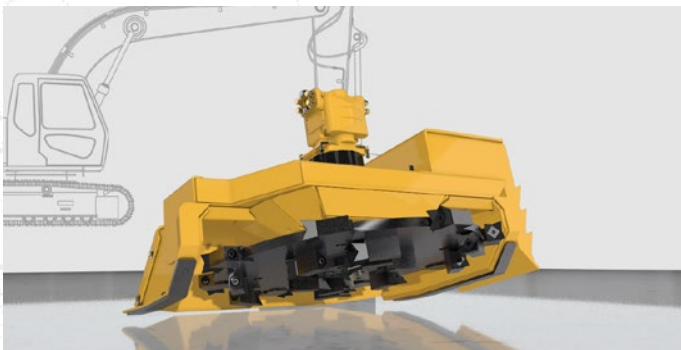

EXCAVATOR ATTACHMENTS

Diamond Mowers land management attachments for excavators.

EX BRUSH **PRO X**
4.5-10 MT CUTTER

Ferocious things come in small packages and the 4.5-10MT Excavator Brush Cutter Pro X is no exception. Slice trees and brush quickly with this lightweight brush cutter.

- Available cutting widths: **40"**
- Cuts up to **4"** diameter brush/trees
- Excavator Size: **4.5-10 MT**

EX BRUSH **PRO X**
6-25 MT CUTTER

From contractor to private landowner, the 6-25MT Excavator Brush Cutter Pro X gets the job done. Slice trees and brush quickly with this powerful brush cutter.

- Available cutting widths: **50" | 60" | 72"**
- Cuts to **10"** diameter brush/trees
- Excavator Size: **6-25 MT | 10-25 MT | 14.5-25 MT**

EX DISC **PRO X**
6-14 MT MULCHER

The lightweight 6-14MT Excavator Disc Mulcher Pro X is engineered for constant productivity with a powerful hydraulic motor - ready to obliterate anything in its path without slowing down.

- Available cutting widths: **48"**
- Cuts up to **10"** diameter brush/trees
- Excavator Size: **13-27 MT**

EX DRUM DC PRO X
4.5-10 MT MULCHER

The 4.5-10MT Excavator Drum Mulcher DC Pro X increases the versatility of your excavator and maximizes cut width relative to weight for more productivity per pass. Class leading torque powers through large material quickly.