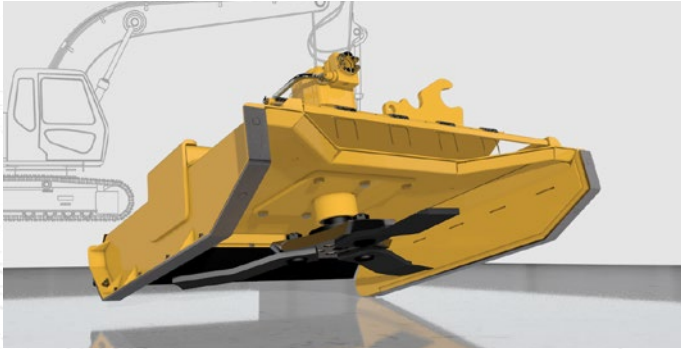

EXCAVATOR ATTACHMENTS

Diamond Mowers land management attachments for excavators.

EX BRUSH **PRO X**
4.5-10 MT CUTTER

Ferocious things come in small packages and the 4.5-10MT Excavator Brush Cutter Pro X is no exception. Slice trees and brush quickly with this lightweight brush cutter.

- Available cutting widths: **40"**
- Cuts up to **4"** diameter brush/trees
- Excavator Size: **4.5-10 MT**

EX BRUSH **PRO X**
6-25 MT CUTTER

From contractor to private landowner, the 6-25MT Excavator Brush Cutter Pro X gets the job done. Slice trees and brush quickly with this powerful brush cutter.

- Available cutting widths: **50" | 60" | 72"**
- Cuts to **10"** diameter brush/trees
- Excavator Size: **6-25 MT | 10-25 MT | 14.5-25 MT**

EX DISC **PRO X**
6-14 MT MULCHER

The lightweight 6-14MT Excavator Disc Mulcher Pro X is engineered for constant productivity with a powerful hydraulic motor - ready to obliterate anything in its path without slowing down.

- Available cutting widths: **48"**
- Cuts up to **10"** diameter brush/trees
- Excavator Size: **13-27 MT**

EX DRUM DC PRO X
4.5-10 MT MULCHER

The 4.5-10MT Excavator Drum Mulcher DC Pro X increases the versatility of your excavator and maximizes cut width relative to weight for more productivity per pass. Class leading torque powers through large material quickly.